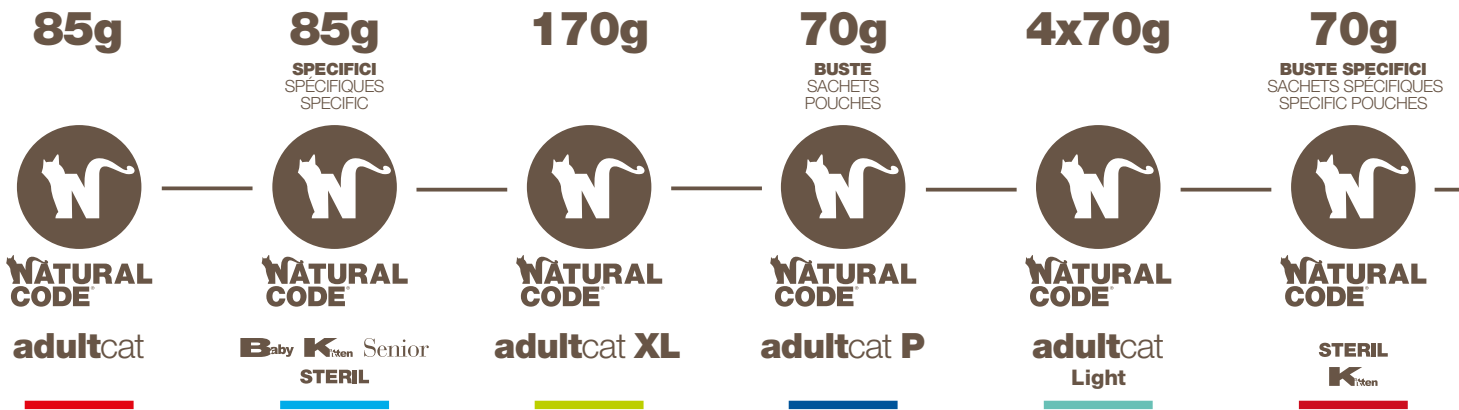

Sustainability

A sustainable future goes through the simplest individual actions that we perform every day.

Thanks to the collaboration with AWORLD, the app chosen by the United Nations for individual sustainability, we have created a team where we invite all pet owners. Side by side we will improve our daily habits and together we will overcome important challenges such as saving water and CO₂ emissions.

Join the Team!

AWORLD

NATURAL
CODE

GO GREEN

www.naturalcode.eu

PER INFO, OBI
VIA TELEFONO

PER INFO, OBI
VIA TELEFONO

In March 2021 Natural Code has become a Benefit Company, that is, we have undertaken the commitment to make a positive impact on society and the environment.

**NATURAL
CODE®**

NATU CODE

LETTIERE, LITIÈRES, CAT LITTER

NATURAL

®

70g

BUSTE COMPLETO
SACHETS COMPLET
POUCHES COMPLETE

NATURAL
CODE