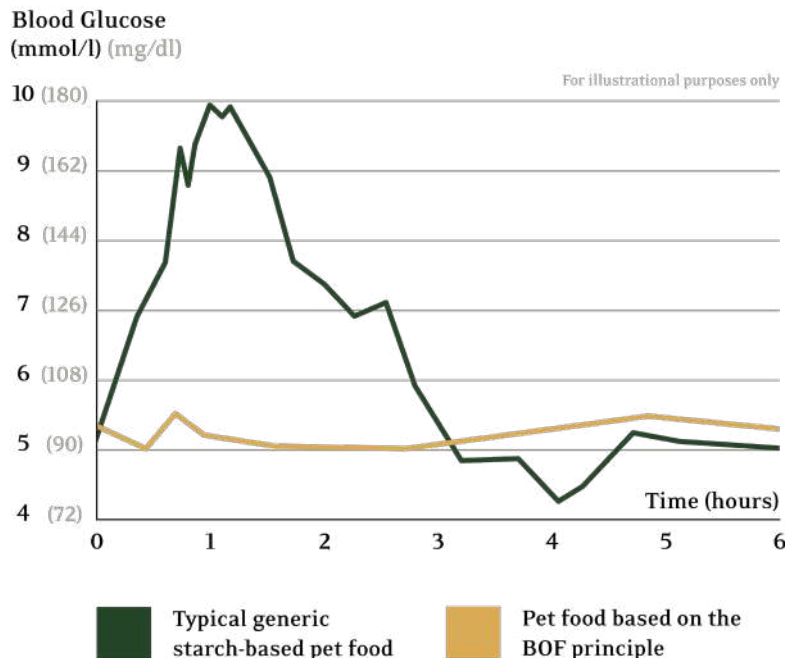

BEHAVIORAL OPTIMIZING FOODS

A significant part of the idea behind the ESSENTIALS meals is to keep the dog's blood sugar stable. When the dog's blood sugar is running low or high, significant mental and physical fluctuations occur. It's the same for humans, but even more so for dogs. All our meals are composed with a view to preventing these fluctuations, creating a new standard of foods. The principle we have developed is BOF (Behavioural Optimising Foods) and has been extremely well received.

Our high fresh meat content and the low cooking temperature mean your dog gets exceptional nutritional values compared to mass-branded pet foods. Serving ESSENTIALS will have a positive effect on the mental balance of your dog. Some people report seeing a dramatic transformation in their dog's behaviour, while others note a smaller change, however improvement is always seen.